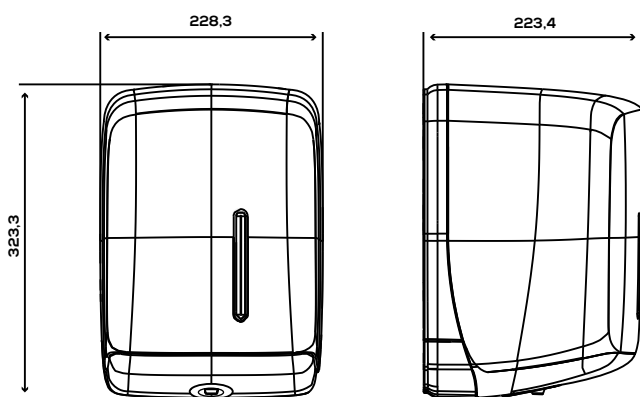

### General description

- Capacity for a roll of 210(Ø) x 215(h) mm.
- Possibility to dispense sheet by sheet with a perforated roll through a funnel (existing spare part).

### Dimensions (mm)

### Dimensions without packaging

AGR23000 / AGR23600			
Height	Width	Depth	Weight
323 mm	228 mm	223 mm	1,09 kg

### Dimensions with packaging

AGR23000 / AGR23600			
Height	Width	Depth	Weight
330 mm	245 mm	235 mm	1,32 Kg