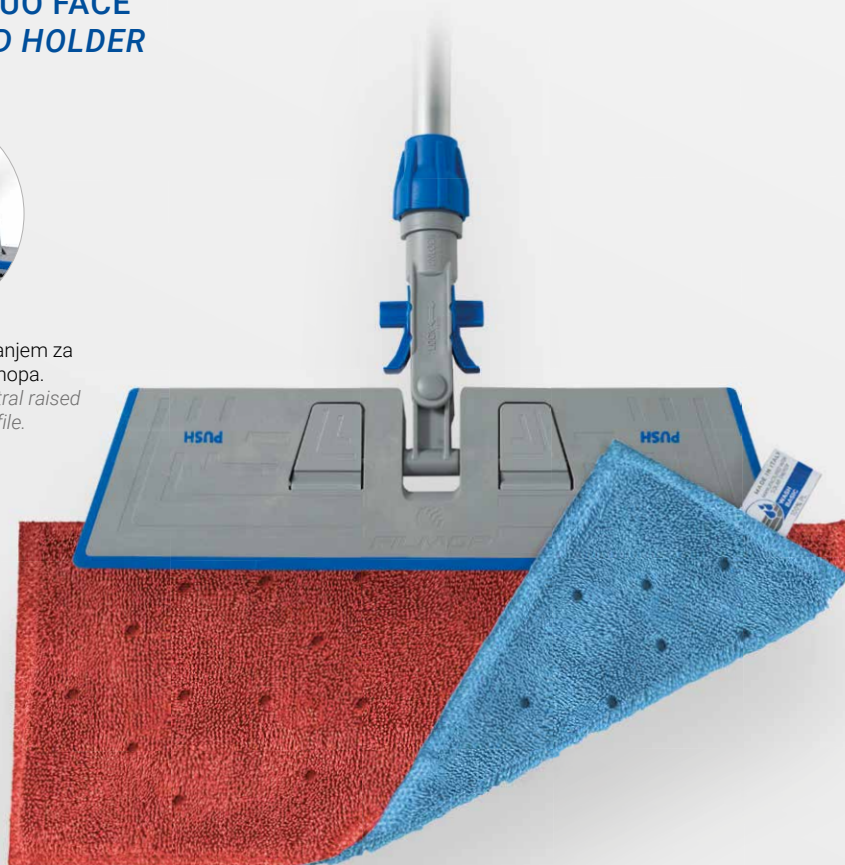

Z edinstvenim obrni in briši sistemom.
Performs unique flip-and-mop action.

DVOSTRANSKI DUO FACE MOPI
DUO FACE DOUBLE SIDES MOP

Učinkovito čisti na obeh straneh.
Efficient clean with both sides.

VEDRO Z OŽEMALNIKOM DUO PRO
DUO PRO LEVER WRINGER

Ročica za preprosto ožemanje = manj napora.
Easy-press lever = effortless wringing.

BRISALO IN MOP DUO FACE

DUO FACE MOP AND HOLDER

PATENTED SYSTEM

Brisalo s sredinskim odpiranjem za preprosto namestitve mopa.
Mop fixing system with central raised part and serrated profile.

Gumijasti rob na brisalu blaži udarce in ne pušča sledi na površini.
Rubber edge of the frame to absorb shocks and leave no traces on surfaces.

Preprosto razpiranje brisala s točkovnim pritiskom.
Pressure point for frame opening.

Lock System za čiščenje vertikalnih površin.
Lock System for the cleaning of vertical surfaces.

Gumbek za razpiranje mopa z nogo, ki omogoča snetje mopa brez dotika z roko.
Foot-operated pedal which avoids any contact of the mop with the hands.