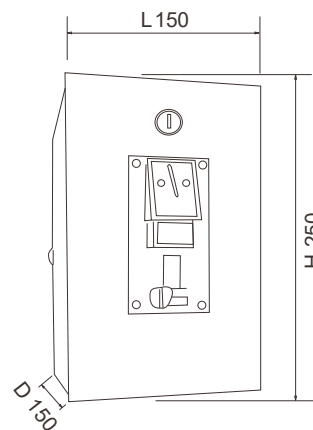

Article	Description
GET/REG	Coin acceptor with adjustable timer, 1 second - 300 hours

SUITABLE FOR