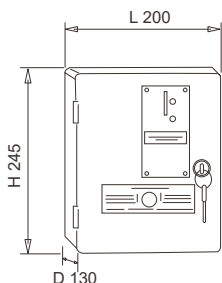

GET/REG

Lockable coin acceptor available with zinc plated box, white colour. Adjustable timer, suitable for a wide range of applications (hair dryers, washing machines, Jacuzzi, parking area bars ecc.).

Control unit material	White galvanized steel sheet
Cover closure	With key lock
Frequency	50 - 60 Hz
Degree of electrical protection	Class I
Supply voltage	220 - 240 V
Exit	220 - 240 V
Maximum capacity	1000 W
Dimension A x L x P	250 x 150 x 150 mm
Weight	3.20 Kg
Packing	Single
Single packing sizes	19 x 34 x 23.8 cm

Other features:

- Available with fibreglass box suitable for outdoor.

Also available in fibreglass, white, suitable for outdoor use