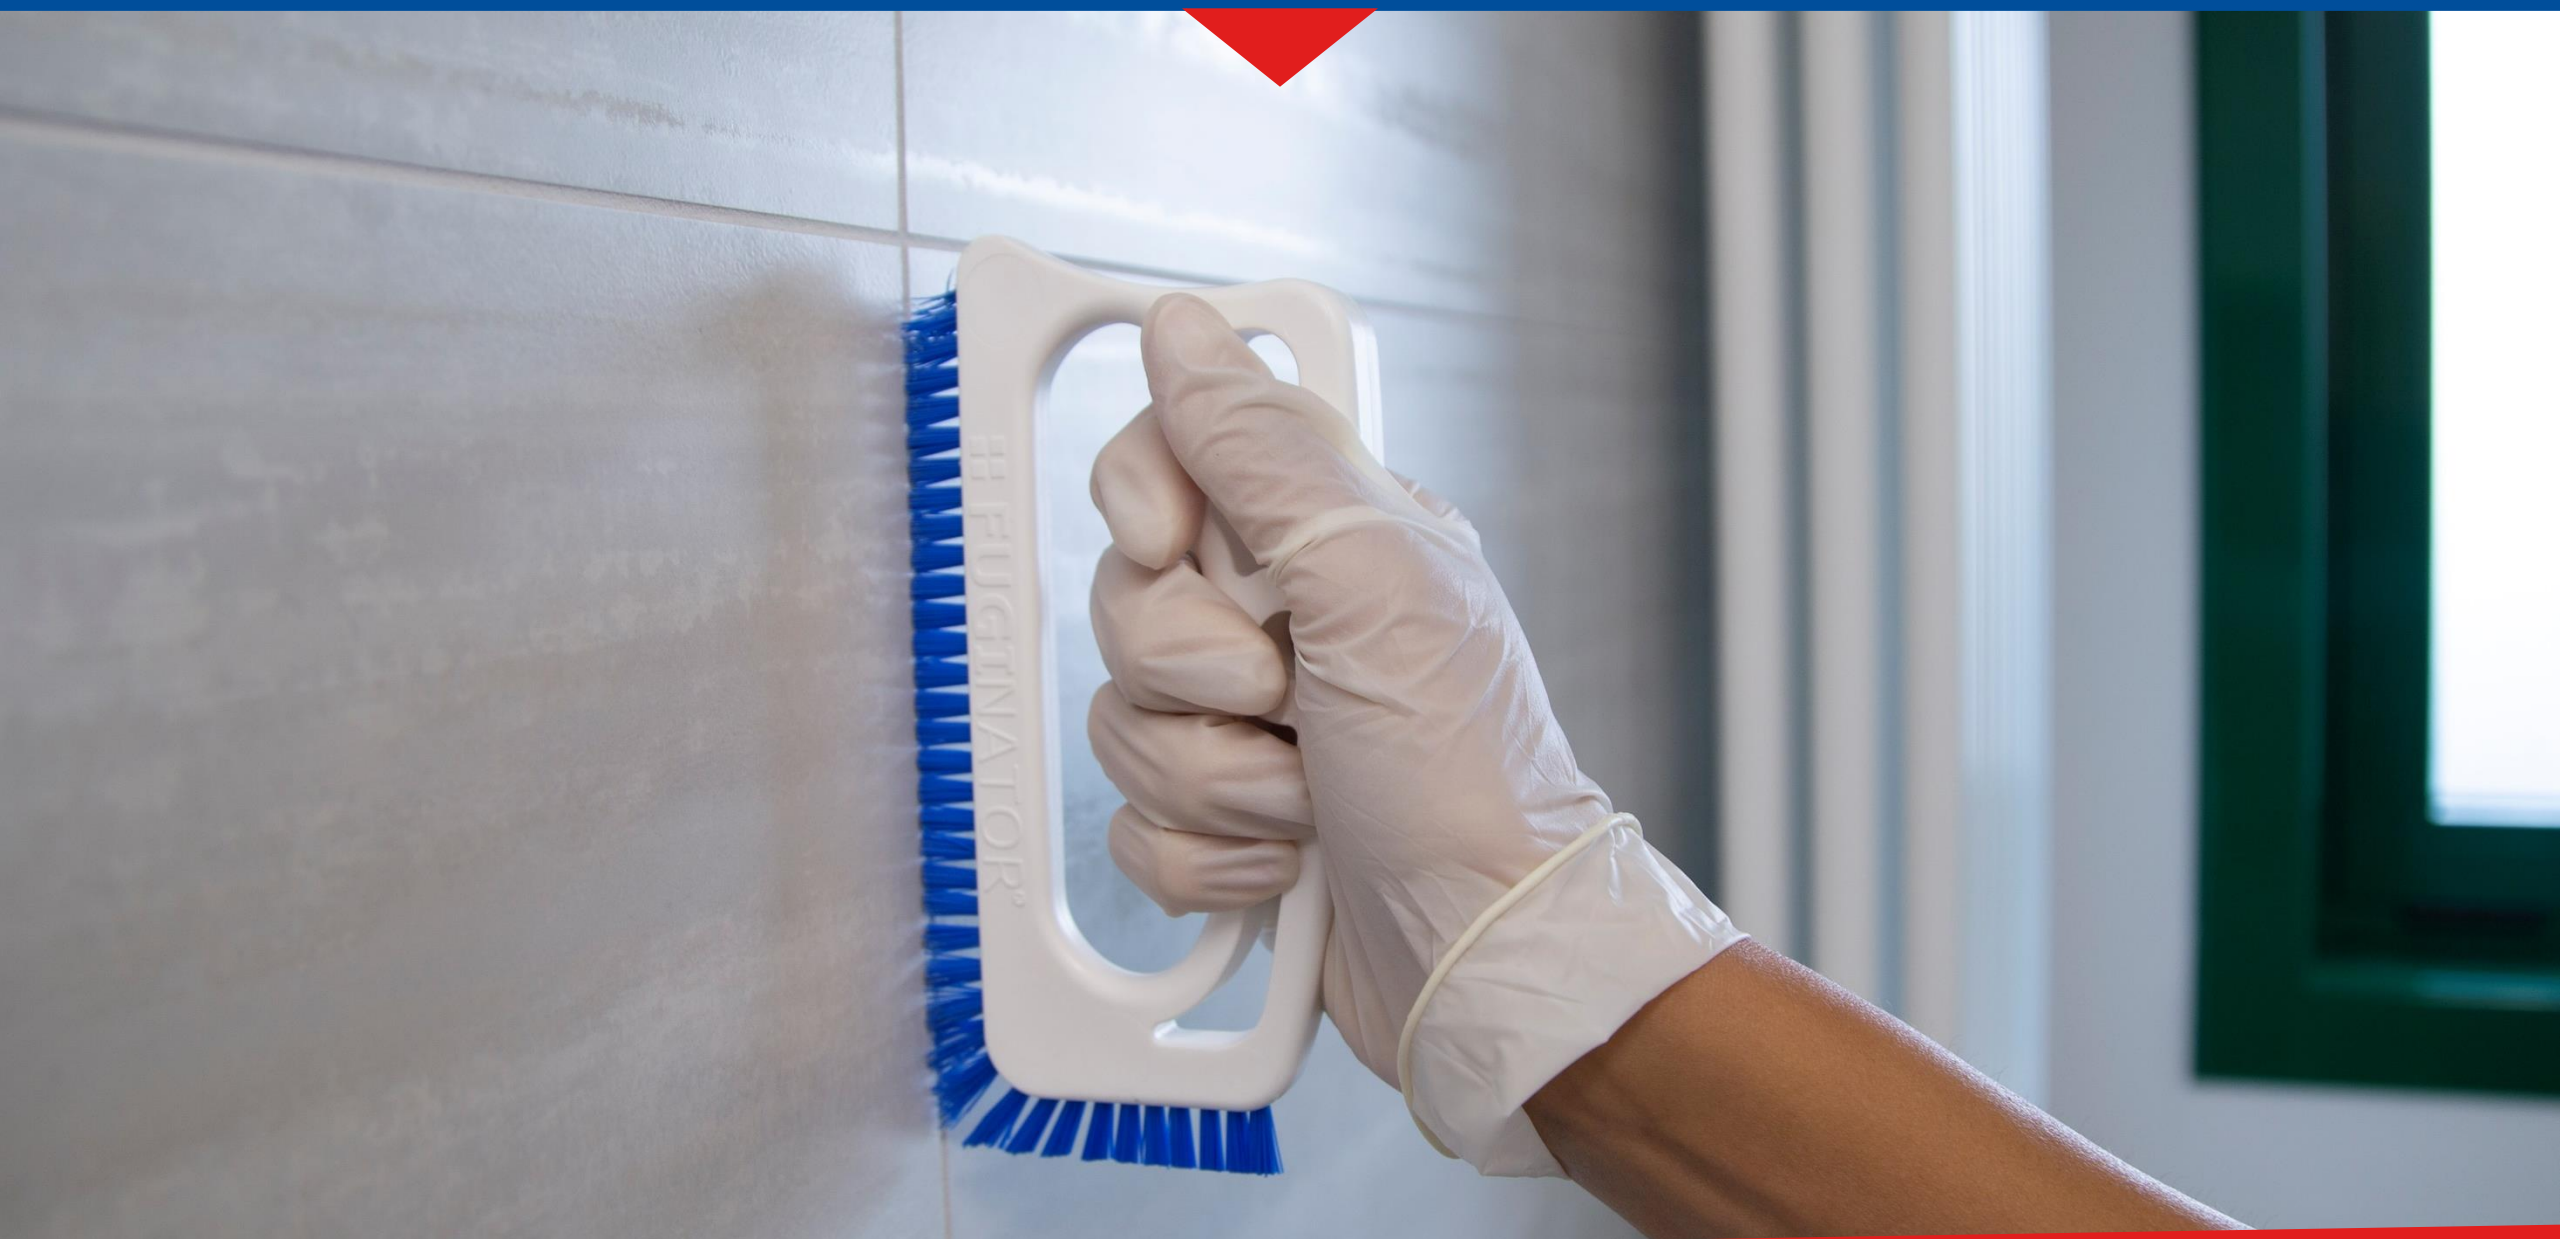

FUGINATOR TILE GROUT CLEANING BRUSH

FUGINATOR TILE GROUT CLEANING BRUSH WITH MANUAL HANDLE

REF. 0000GI2004A

APPLICATIONS

Ideal for manual cleaning tile grout, cracks and joints, also suitable for cleaning surface mold.

FEATURES

- Designed to quickly clean tile grout, cracks and joints, without damaging the tiles
- The smoothness of the bristles ensures high performance and maximum efficiency
- The ergonomic handle allows to clean effortlessly, preventing fatigue
- Resists to shocks and does not deform with use, ensuring a long life cycle
- In line with the requirements of the HACCP legislation for food industry (D.L.193 / 07)
- It can be sterilized up to 120°C

SIZE

1,7 x 15,7 x 8

Designed to quickly clean tile grout, cracks and joints, without damaging the tiles

FUGINATOR TILE GROUT CLEANING BRUSH WITH JOINT

REF. 0000GI2104A

APPLICATIONS

Ideal for cleaning high or large surfaces of tile grout, cracks and joints, also suitable for cleaning surface mold.

FEATURES

- Designed to quickly clean tile grout, cracks and joints, without damaging the tiles
- The smoothness of the bristles ensures high performance and maximum efficiency
- Combined with the handle, it allows you to easily reach high surfaces
- It allows you to maintain a correct posture during operations, preventing fatigue
- It resists shocks and does not deform with use, ensuring a long life cycle
- 180 ° articulation that allows the cleaning of hard-to-reach areas (for example under furniture)
- Can be used with handles or poles with a diameter from 20 to 24 cm
- The brush can be easily replaced thanks to the threaded coupling system
- In line with the requirements of the HACCP legislation for food industry (D.L.193/07)
- It can be sterilized up to 120°C