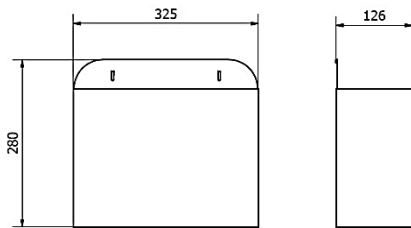

TOILET BRUSH

Cylindrical toilet brush with holder integrated.

Ref. AW62000 – AISI 304 Satin
Ref. AW61000 – AISI 304 Bright

WALL BIN – 10 L

Capacity: 10 Litres
Easy to fix.

Ref. AL71601 – AISI 304 Satin

WALL BIN – 20 L

Capacity: 20 Litres
Easy to fix.

Ref. AL71621 – AISI 304 Satin

WALL BIN – 25 L

Capacity: 25 Litres
Easy to fix.

Ref. AL716251 – AISI 304 Satin

WALL SANITARY BIN – 5 L

Capacity: 5 Litres.
Fixed to the wall with screws and plugs.
Swivel base with key lock, easy to empty.