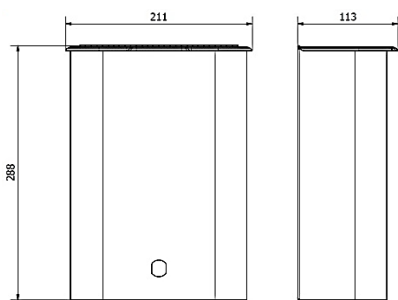

Capacity: 20 Litres
Easy to fix.

Ref. AL71621 – AISI 304 Satin

WALL BIN – 25 L

Capacity: 25 Litres
Easy to fix.

Ref. AL716251 – AISI 304 Satin

WALL SANITARY BIN – 5 L

Capacity: 5 Litres.
Fixed to the wall with screws and plugs.
Swivel base with key lock, easy to empty.

Ref. AM50000– AISI 304 Satin

HALF ROUND LITTER BIN – 15 L

Capacity: 15 Litres.
Black ABS protection bands for safety.
Wall fixing.

Ref. AF82211 – AISI 304 Satin

HALF ROUND BIN – 50 L

Capacity: 50 Litres.
Removable inner bucket.
Black ABS protection bands for safety.