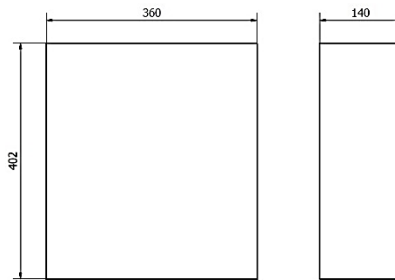

Capacity: 20 Litres
Easy to fix.

Ref. AL71621 – AISI 304 Satin

WALL BIN – 25 L

Capacity: 25 Litres
Easy to fix.

Ref. AL716251 – AISI 304 Satin

WALL SANITARY BIN – 5 L

Capacity: 5 Litres.
Fixed to the wall with screws and plugs.
Swivel base with key lock, easy to empty.