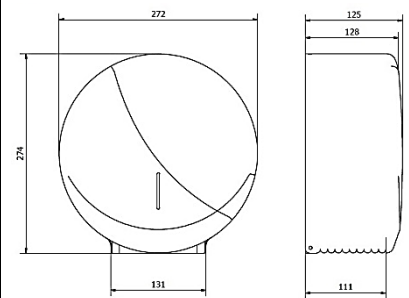

SOAP DISPENSER

Bulk Soap Dispenser (REFILABLE).
Capacity: 1 Litre.
Non-dripping & Anti-corrosion valve.

Ref. AC54000 – AISI 304 Satin
Ref. AC54500 – AISI 304 Bright

JUMBO TOILET PAPER DISPENSER

Rolls up to 300 m and max 220 mm Ø.
Mandrel of 45 mm Ø.
Key lock, front level indicator.

Ref. AE25000 – AISI 304 Satin
Ref. AE25500 – AISI 304 Bright

MAXI JUMBO TOILET PAPER DISPENSER

Rolls up to 400 m and max 260 mm Ø.
Mandrel of 55 mm Ø.
Key lock, front level indicator.

Ref. AE26000 – AISI 304 Satin
Ref. AE26500 – AISI 304 Bright