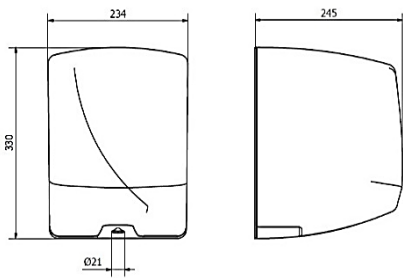

CENTERFEED TOWEL ROLL DISPENSER

For rolls up to 205 mm Ø.
Easy to clean and maintain, long lasting life.

Ref. AG45000 – AISI 304 Satin
Ref. AG45500 – AISI 304 Bright