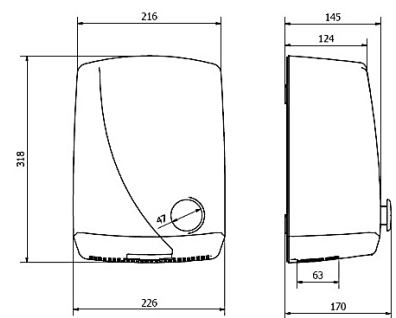

PUSH BUTTON HAND DRYER

Drying time: 30" approx.
Power : 1960 W
Class 1 – Protection IPX1
Certified: CE, TÜV, GS

Ref. AA15000 – AISI 304 Bright
Ref. AA15500 – AISI 304 Satin