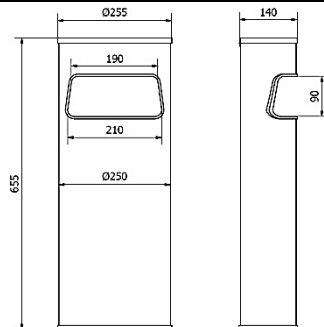

Capacity: 20 Litres
Easy to fix.

Ref. AL71621 – AISI 304 Satin

WALL BIN – 25 L

Capacity: 25 Litres
Easy to fix.

Ref. AL716251 – AISI 304 Satin

WALL SANITARY BIN – 5 L

Capacity: 5 Litres.
Fixed to the wall with screws and plugs.
Swivel base with key lock, easy to empty.

Ref. AM50000– AISI 304 Satin

HALF ROUND LITTER BIN – 15 L

Capacity: 15 Litres.
Black ABS protection bands for safety.
Wall fixing.

Ref. AF82211 – AISI 304 Satin

HALF ROUND BIN – 50 L

Capacity: 50 Litres.
Removable inner bucket.
Black ABS protection bands for safety.