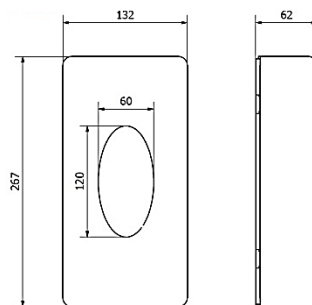

AUTOCUT TOWEL ROLL DISPENSER

For rolls up to 21cm Ø and 19-21cm wide.
Mandrel of 36 to 45 mm maximum.
Paper service of 27 cm.

Ref. AG59000 – AISI 304 Satin
Ref. AG59500 – AISI 304 Bright

FOLDED TOWEL DISPENSER

For standard size towels.
Up to 600 z-folded towels.

Ref. AH25000 – AISI 304 Satin
Ref. AH25500 – AISI 304 Bright

TISSUE DISPENSER

Facial tissues dispenser.
Can be fixed to wall by means of screws.

Ref. AH66000 – AISI 304 Satin
Ref. AH66500 – AISI 304 Bright