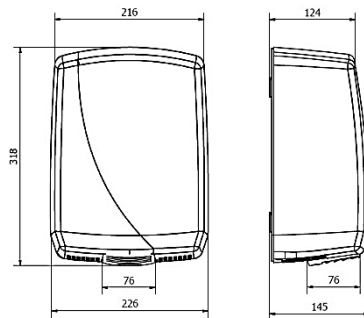

Ref. AM50000– AISI 304 Satin

HALF ROUND LITTER BIN – 15 L

Capacity: 15 Litres.
Black ABS protection bands for safety.
Wall fixing.

Ref. AF82211 – AISI 304 Satin

HALF ROUND BIN – 50 L

Capacity: 50 Litres.
Removable inner bucket.
Black ABS protection bands for safety.

Ref. AL83811 – AISI 304 Satin

HALF ROUND BIN – 80 L

Capacity: 80 Litres.
Removable inner bucket.
Black ABS protection bands for safety.

Ref. AL88211 – AISI 304 Satin

SENSOR HAND DRYER

Drying time: 30" approx.
Power : 1960 W
Class 1 – Protection IPX1
Certified: CE, TÜV, GS