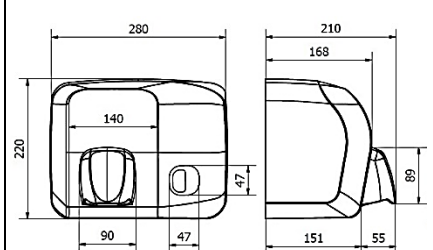

PUSH BUTTON HAND DRYER

Traditional Hand Dryer with 360° nozzle.
Power: 2000 W
Class 2 – Protection IP23
Certified: CE, GS, TÜV, UL.

Ref. AA91000 – AISI 304 Bright
Ref. AA91500 – AISI 304 Satin