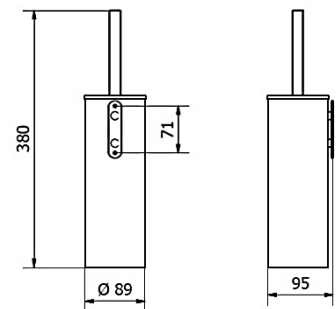

TOILET BRUSH

Cylindrical toilet brush with holder integrated.

Ref. AW62000 – AISI 304 Satin
Ref. AW61000 – AISI 304 Bright

WALL BIN – 10 L

Capacity: 10 Litres
Easy to fix.

Ref. AL71601 – AISI 304 Satin

WALL BIN – 20 L

Capacity: 20 Litres
Easy to fix.

Ref. AL71621 – AISI 304 Satin

WALL BIN – 25 L

Capacity: 25 Litres
Easy to fix.

Ref. AL716251 – AISI 304 Satin

WALL SANITARY BIN – 5 L

Capacity: 5 Litres.
Fixed to the wall with screws and plugs.
Swivel base with key lock, easy to empty.