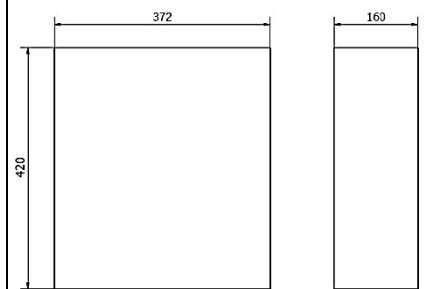

Capacity: 20 Litres
Easy to fix.

Ref. AL71621 – AISI 304 Satin

WALL BIN – 25 L

Capacity: 25 Litres
Easy to fix.

Ref. AL716251 – AISI 304 Satin

WALL SANITARY BIN – 5 L

Capacity: 5 Litres.
Fixed to the wall with screws and plugs.
Swivel base with key lock, easy to empty.