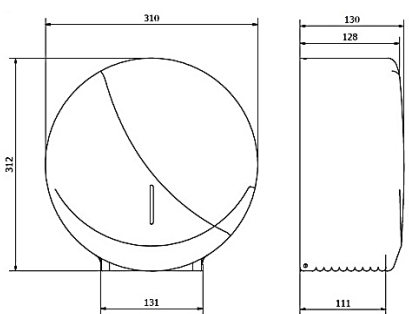

SOAP DISPENSER

Bulk Soap Dispenser (REFILABLE).
Capacity: 1 Litre.
Non-dripping & Anti-corrosion valve.

Ref. AC54000 – AISI 304 Satin
Ref. AC54500 – AISI 304 Bright

JUMBO TOILET PAPER DISPENSER

Rolls up to 300 m and max 220 mm Ø.
Mandrel of 45 mm Ø.
Key lock, front level indicator.

Ref. AE25000 – AISI 304 Satin
Ref. AE25500 – AISI 304 Bright

MAXI JUMBO TOILET PAPER DISPENSER

Rolls up to 400 m and max 260 mm Ø.
Mandrel of 55 mm Ø.
Key lock, front level indicator.

Ref. AE26000 – AISI 304 Satin
Ref. AE26500 – AISI 304 Bright