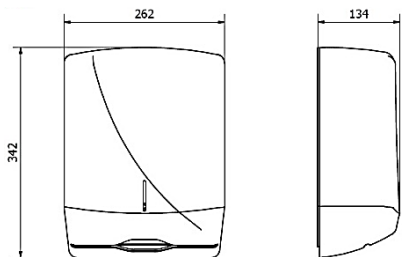

AUTOCUT TOWEL ROLL DISPENSER

For rolls up to 21cm Ø and 19-21cm wide.
Mandrel of 36 to 45 mm maximum.
Paper service of 27 cm.

Ref. AG59000 – AISI 304 Satin
Ref. AG59500 – AISI 304 Bright

FOLDED TOWEL DISPENSER