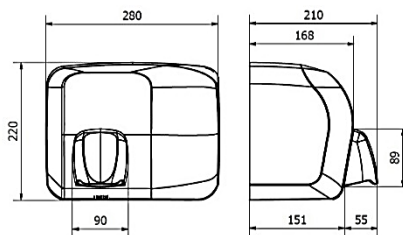

SENSOR HAND DRYER

High speed hand dryer: 10" approx. (400 km/h)
Power: 1400 W
Class 2 – Protection IP23
Certified: CE, GS.

Ref. AA18000 – AISI 304 Bright
Ref. AA18500 – AISI 304 Satin

SENSOR HAND DRYER

Traditional Hand Dryer with 360° nozzle.
Power: 2000 W
Class 2 – Protection IP23
Certified: CE, GS, TÜV, UL.