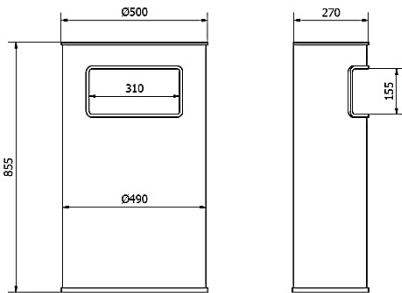

Ref. AM50000– AISI 304 Satin

HALF ROUND LITTER BIN – 15 L

Capacity: 15 Litres.
Black ABS protection bands for safety.
Wall fixing.

Ref. AF82211 – AISI 304 Satin

HALF ROUND BIN – 50 L

Capacity: 50 Litres.
Removable inner bucket.
Black ABS protection bands for safety.

Ref. AL83811 – AISI 304 Satin

HALF ROUND BIN – 80 L

Capacity: 80 Litres.
Removable inner bucket.
Black ABS protection bands for safety.

Ref. AL88211 – AISI 304 Satin

SENSOR HAND DRYER

Drying time: 30" approx.
Power : 1960 W
Class 1 – Protection IPX1
Certified: CE, TÜV, GS