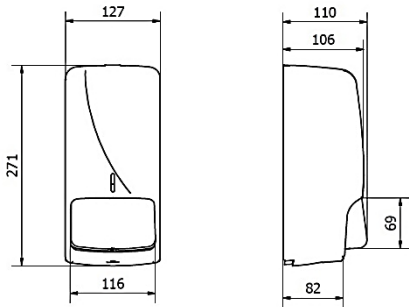

SOAP DISPENSER

Bulk Soap Dispenser (REFILABLE).
Capacity: 0,850 Litre.
Non-dripping & Anti-corrosion valve.
* Also available for cartridge soap.

Ref. AC53050 – AISI 304 Satin
Ref. AC53550 – AISI 304 Bright