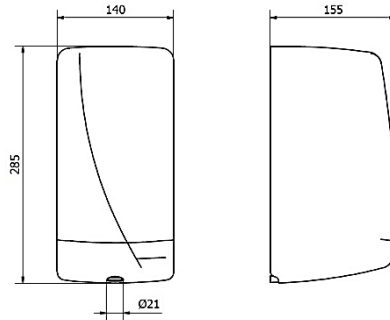

MINI CENTERFEED ROLL DISPENSER

For rolls up to 130 mm Ø.
Easy to clean and maintain, long lasting life.

Ref. AG35000 – AISI 304 Satin
Ref. AG35500 – AISI 304 Bright