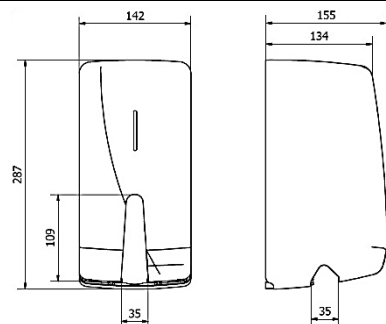

DOUBLE DOMESTIC TOILET PAPER ROLL DISPENSER

Standard toilet paper roll dispenser.
Key lock, hinged cover for easy access.

Ref. AF55000 – AISI 304 Satin
Ref. AF55500 – AISI 304 Bright