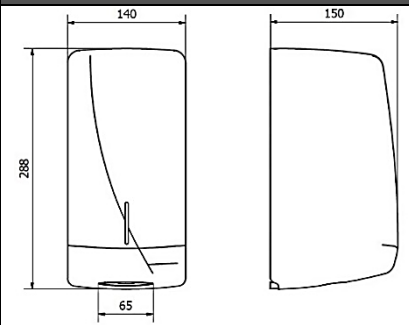

FOLDED TOILET PAPER DISPENSER

Up to 400 z-folded sheets.
Easy to clean and maintain.

Ref. AH75000 – AISI 304 Satin
Ref. AH75500 – AISI 304 Bright