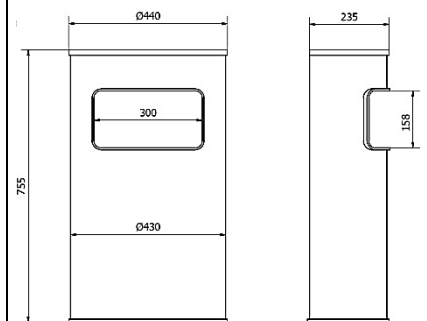

Capacity: 20 Litres
Easy to fix.

Ref. AL71621 – AISI 304 Satin

WALL BIN – 25 L

Capacity: 25 Litres
Easy to fix.

Ref. AL716251 – AISI 304 Satin

WALL SANITARY BIN – 5 L

Capacity: 5 Litres.
Fixed to the wall with screws and plugs.
Swivel base with key lock, easy to empty.

Ref. AM50000– AISI 304 Satin

HALF ROUND LITTER BIN – 15 L

Capacity: 15 Litres.
Black ABS protection bands for safety.
Wall fixing.

Ref. AF82211 – AISI 304 Satin

HALF ROUND BIN – 50 L

Capacity: 50 Litres.
Removable inner bucket.
Black ABS protection bands for safety.

Ref. AL83811 – AISI 304 Satin

HALF ROUND BIN – 80 L

Capacity: 80 Litres.
Removable inner bucket.
Black ABS protection bands for safety.

Ref. AL88211 – AISI 304 Satin

SENSOR HAND DRYER

Drying time: 30" approx.
Power : 1960 W
Class 1 – Protection IPX1
Certified: CE, TÜV, GS