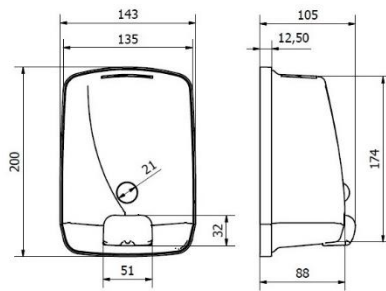

SOAP DISPENSER

Bulk Soap Dispenser (REFILABLE).
Capacity: 1 Litre.
Non-dripping & Anti-corrosion valve.

Ref. AC54000 – AISI 304 Satin
Ref. AC54500 – AISI 304 Bright

JUMBO TOILET PAPER DISPENSER

Rolls up to 300 m and max 220 mm Ø.
Mandrel of 45 mm Ø.
Key lock, front level indicator.

Ref. AE25000 – AISI 304 Satin
Ref. AE25500 – AISI 304 Bright

MAXI JUMBO TOILET PAPER DISPENSER

Rolls up to 400 m and max 260 mm Ø.
Mandrel of 55 mm Ø.
Key lock, front level indicator.

Ref. AE26000 – AISI 304 Satin
Ref. AE26500 – AISI 304 Bright

AUTOCUT TOWEL ROLL DISPENSER

For rolls up to 21cm Ø and 19-21cm wide.
Mandrel of 36 to 45 mm maximum.
Paper service of 27 cm.

Ref. AG59000 – AISI 304 Satin
Ref. AG59500 – AISI 304 Bright

FOLDED TOWEL DISPENSER