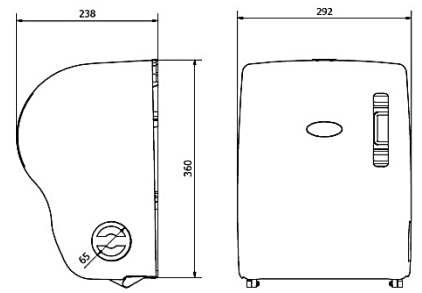

AUTOCUT TOWEL ROLL DISPENSER

For rolls up to 21cm Ø and 19-21cm wide.
Mandrel of 36 to 45 mm maximum.
Paper service of 27 cm.

Ref. AG59000 – AISI 304 Satin
Ref. AG59500 – AISI 304 Bright

FOLDED TOWEL DISPENSER