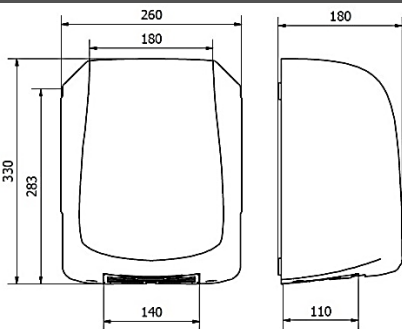

SENSOR HAND DRYER

High speed hand dryer: 10" approx. (400 km/h)
Power: 1400 W
Class 2 – Protection IP23
Certified: CE, GS.

Ref. AA18000 – AISI 304 Bright
Ref. AA18500 – AISI 304 Satin