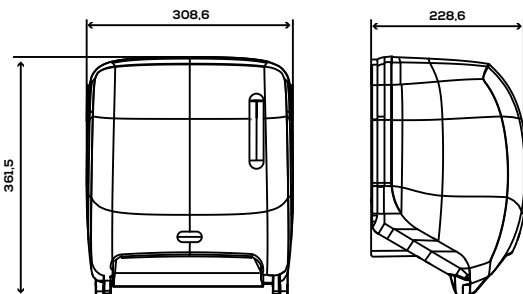

SENSOR ROLL TOWEL DISPENSER

REF
EAN

AGR63000
8427950378720
White

AGR63600
8427950378744
Black

General description

- Paper length can be regulated in centimeters (15-60 cm).
- Delay between the sheets can be regulated in seconds (1-6 sec.).
- 2 modes of working: Normal (sensor) and ECO (paper always out).
- Batteries (4 x LR20) (not included).
- With power adapter IEC C8 input voltage (100-240 V AC).

Components and materials

- Materials: 50% post-consumer recycled ABS. All components of this dispenser are recyclable.

Dimensions (mm)

Packing

- Packages of 1 unit for all codes.

Observations

- Push button for loading the roll.
- Led alarms for low battery and paper empty.
- Capacity for a roll of 220(Ø) x 200(h) mm.

Color / Finish

AGR63000

- Base and lid: White.

AGR63600

- Base and lid: Black.

Dimensions without packaging

AGR63000 / AGR63600			
Height	Width	Depth	Weight
362 mm	309 mm	229 mm	2,17 kg

Dimensions with packaging

AGR63000 / AGR63600			
Height	Width	Depth	Weight
370 mm	315 mm	250 mm	3,01 Kg

Certificaciones

Packing

- Using screws and plugs included: 1 black 2-point wrench, 3 plugs and 3 screws).