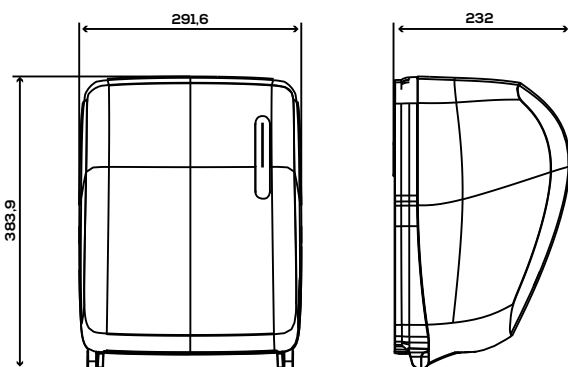

AUTOCUT ROLL

TOWEL DISPENSER

REF
EAN

AGR53000
8427950378645
White

AGR53600
8427950378669
Black

General description

- Capacity for a roll of Ø 210 mm. It allows a range of roll heights between 185 and 210 mm.
- It dispenses sheets of 27 cm.
- Only 0.6 - 0.8 kg of pull force to be applied.

Components and materials

- Materials: 50% post-consumer recycled ABS. All components of this dispenser are recyclable.

Dimensions (mm)

Packing

- Packages of 1 unit for all codes.

Observations

- Wheel on one side to load the roll.
- The mechanism cuts the towel once you pull the sheet, so you only touch the paper to use.
- Window to check the roll.

Color / Finish

AGR53000

- Base and lid: White.

AGR53600

- Base and lid: Black.

Dimensions without packaging

AGR53000 / AGR53600			
Height	Width	Depth	Weight
384 mm	292 mm	232 mm	2,15 kg

Dimensions with packaging

AGR53000 / AGR53600			
Height	Width	Depth	Weight
400 mm	300 mm	245 mm	2,524 Kg

Packing

- Using screws and plugs included - (Accessories included: 1 black 2-point wrench, 3 plugs and 3 screws).